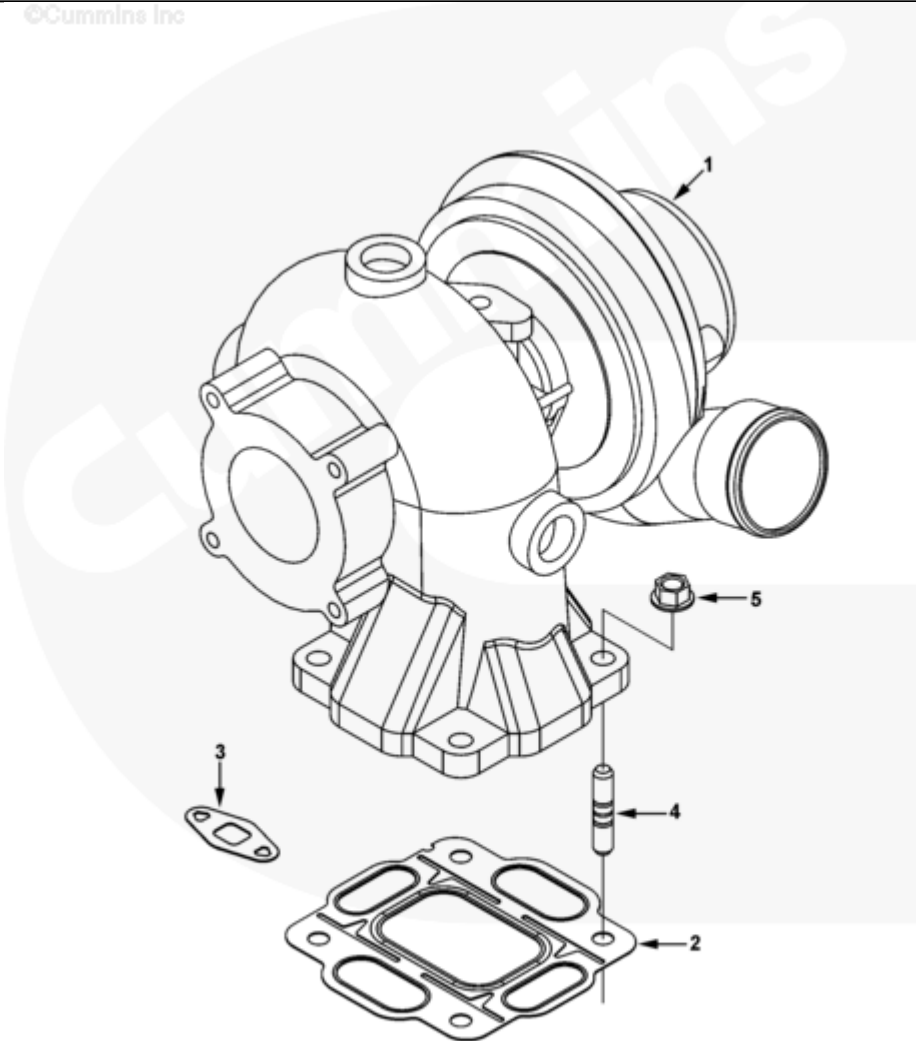

Parts Catalog - Option Detail

Electronic Parts Catalog - Option Detail				
Option	Group	Graphic	Film Card	Date
PP97082	10.05	tb953gb	Z	12-FEB-97
Engines	6C8.3, C GAS PLUS CM556, G8.3, G8.3 CM558, GTA8.3 CM558, ISC CM2150, ISC CM554, ISC CM850, ISC8.3 CM2250, ISC8.3 G CM2180 C101, ISL CM2150, ISL CM554, ISL CM850, ISL G CM2180, ISL8.9 CM2150 L110, ISL8.9 CM2880 L112, ISL9 CM2150 SN, ISL9 CM2250, ISL9 CM2350 L101, ISL9 CM2350 L111, ISLE4 CM850, L GAS PLUS CM556, L8.9, L8.9 L121, L8.9G CMOH2.0 L125B, L9 CM2350 L116B, L9 CM2350 L119B, L9 CM2350 L120C, L9 CM2350 L123B, L9.3 L105, L9.5 L117, L9N CM2380 L124B, QSC8.3 CM2250, QSC8.3 CM2880 C102, QSC8.3 CM554, QSC8.3 CM850(CM2850), QSL9 CM2250, QSL9 CM2250 L115, QSL9 CM2350 L102, QSL9 CM2350 L107, QSL9 CM2350 L118, QSL9 CM2350 L122, QSL9 CM554, QSL9 CM850(CM2850), QSL9 G CM558, QSL9 M CM2250 L106, QSL9.3 CM2880 L113			

tb953gb

SMALL | MEDIUM | LARGE

Cart	Ref No	Part Number	Part Description	Required	Remarks
View My Cart					
		PP97082	Turbocharger		Watercooled turbocharger for...(More)
					6CTA sea water aftercooled
					engines. Rear mount
					turbocharger location with
					side out exhaust on exhaust
					side of engine.
<input type="checkbox"/>		3802639	Turbocharger	1	H2D
	1	3535043	Turbocharger	1	
<input type="checkbox"/>	2	3921926	Turbocharger Gasket	1	
<input type="checkbox"/>	3	3519807	Turbocharger Gasket	1	Holset P/N 3914388
<input type="checkbox"/>	4	3907978	Stud	4	M10 x 1.50(Both Ends) x 50
<input type="checkbox"/>	5	3902662	Hexagon Flange Nut	4	M10 x 1.50